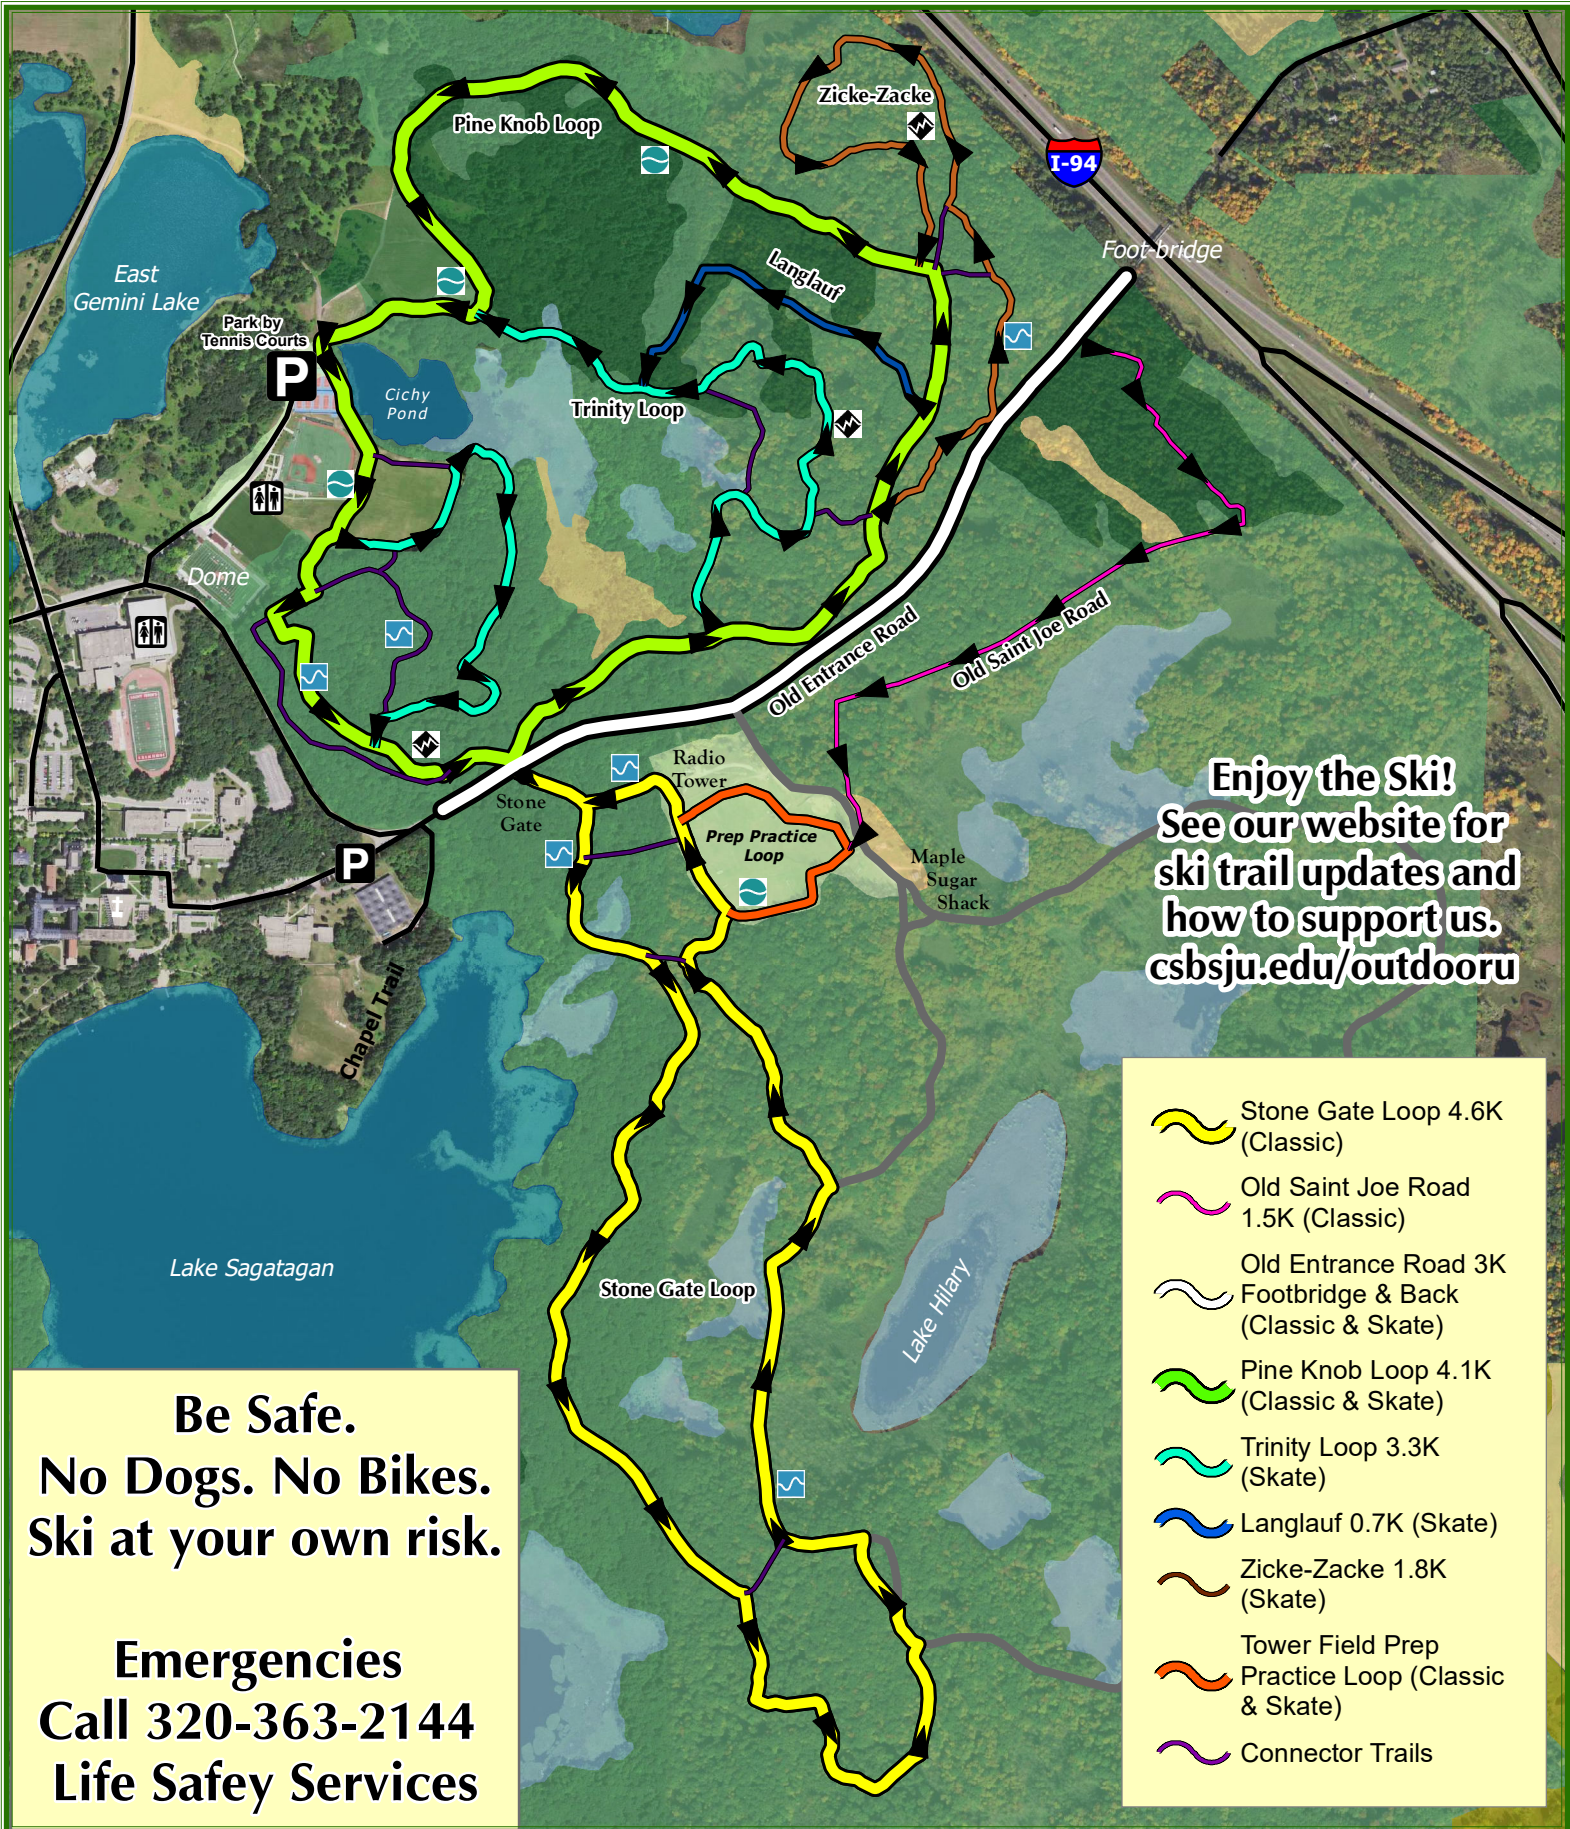

Saint John's Cross-Country Ski Trails

Enjoy the Ski!
 See our website for
 ski trail updates and
 how to support us.
csbsju.edu/outdooru

Be Safe.
No Dogs. No Bikes.
Ski at your own risk.

Emergencies
Call 320-363-2144
Life Safety Services

-  Stone Gate Loop 4.6K (Classic)
-  Old Saint Joe Road 1.5K (Classic)
-  Old Entrance Road 3K Footbridge & Back (Classic & Skate)
-  Pine Knob Loop 4.1K (Classic & Skate)
-  Trinity Loop 3.3K (Skate)
-  Langlauf 0.7K (Skate)
-  Zicke-Zacke 1.8K (Skate)
-  Tower Field Prep Practice Loop (Classic & Skate)
-  Connector Trails