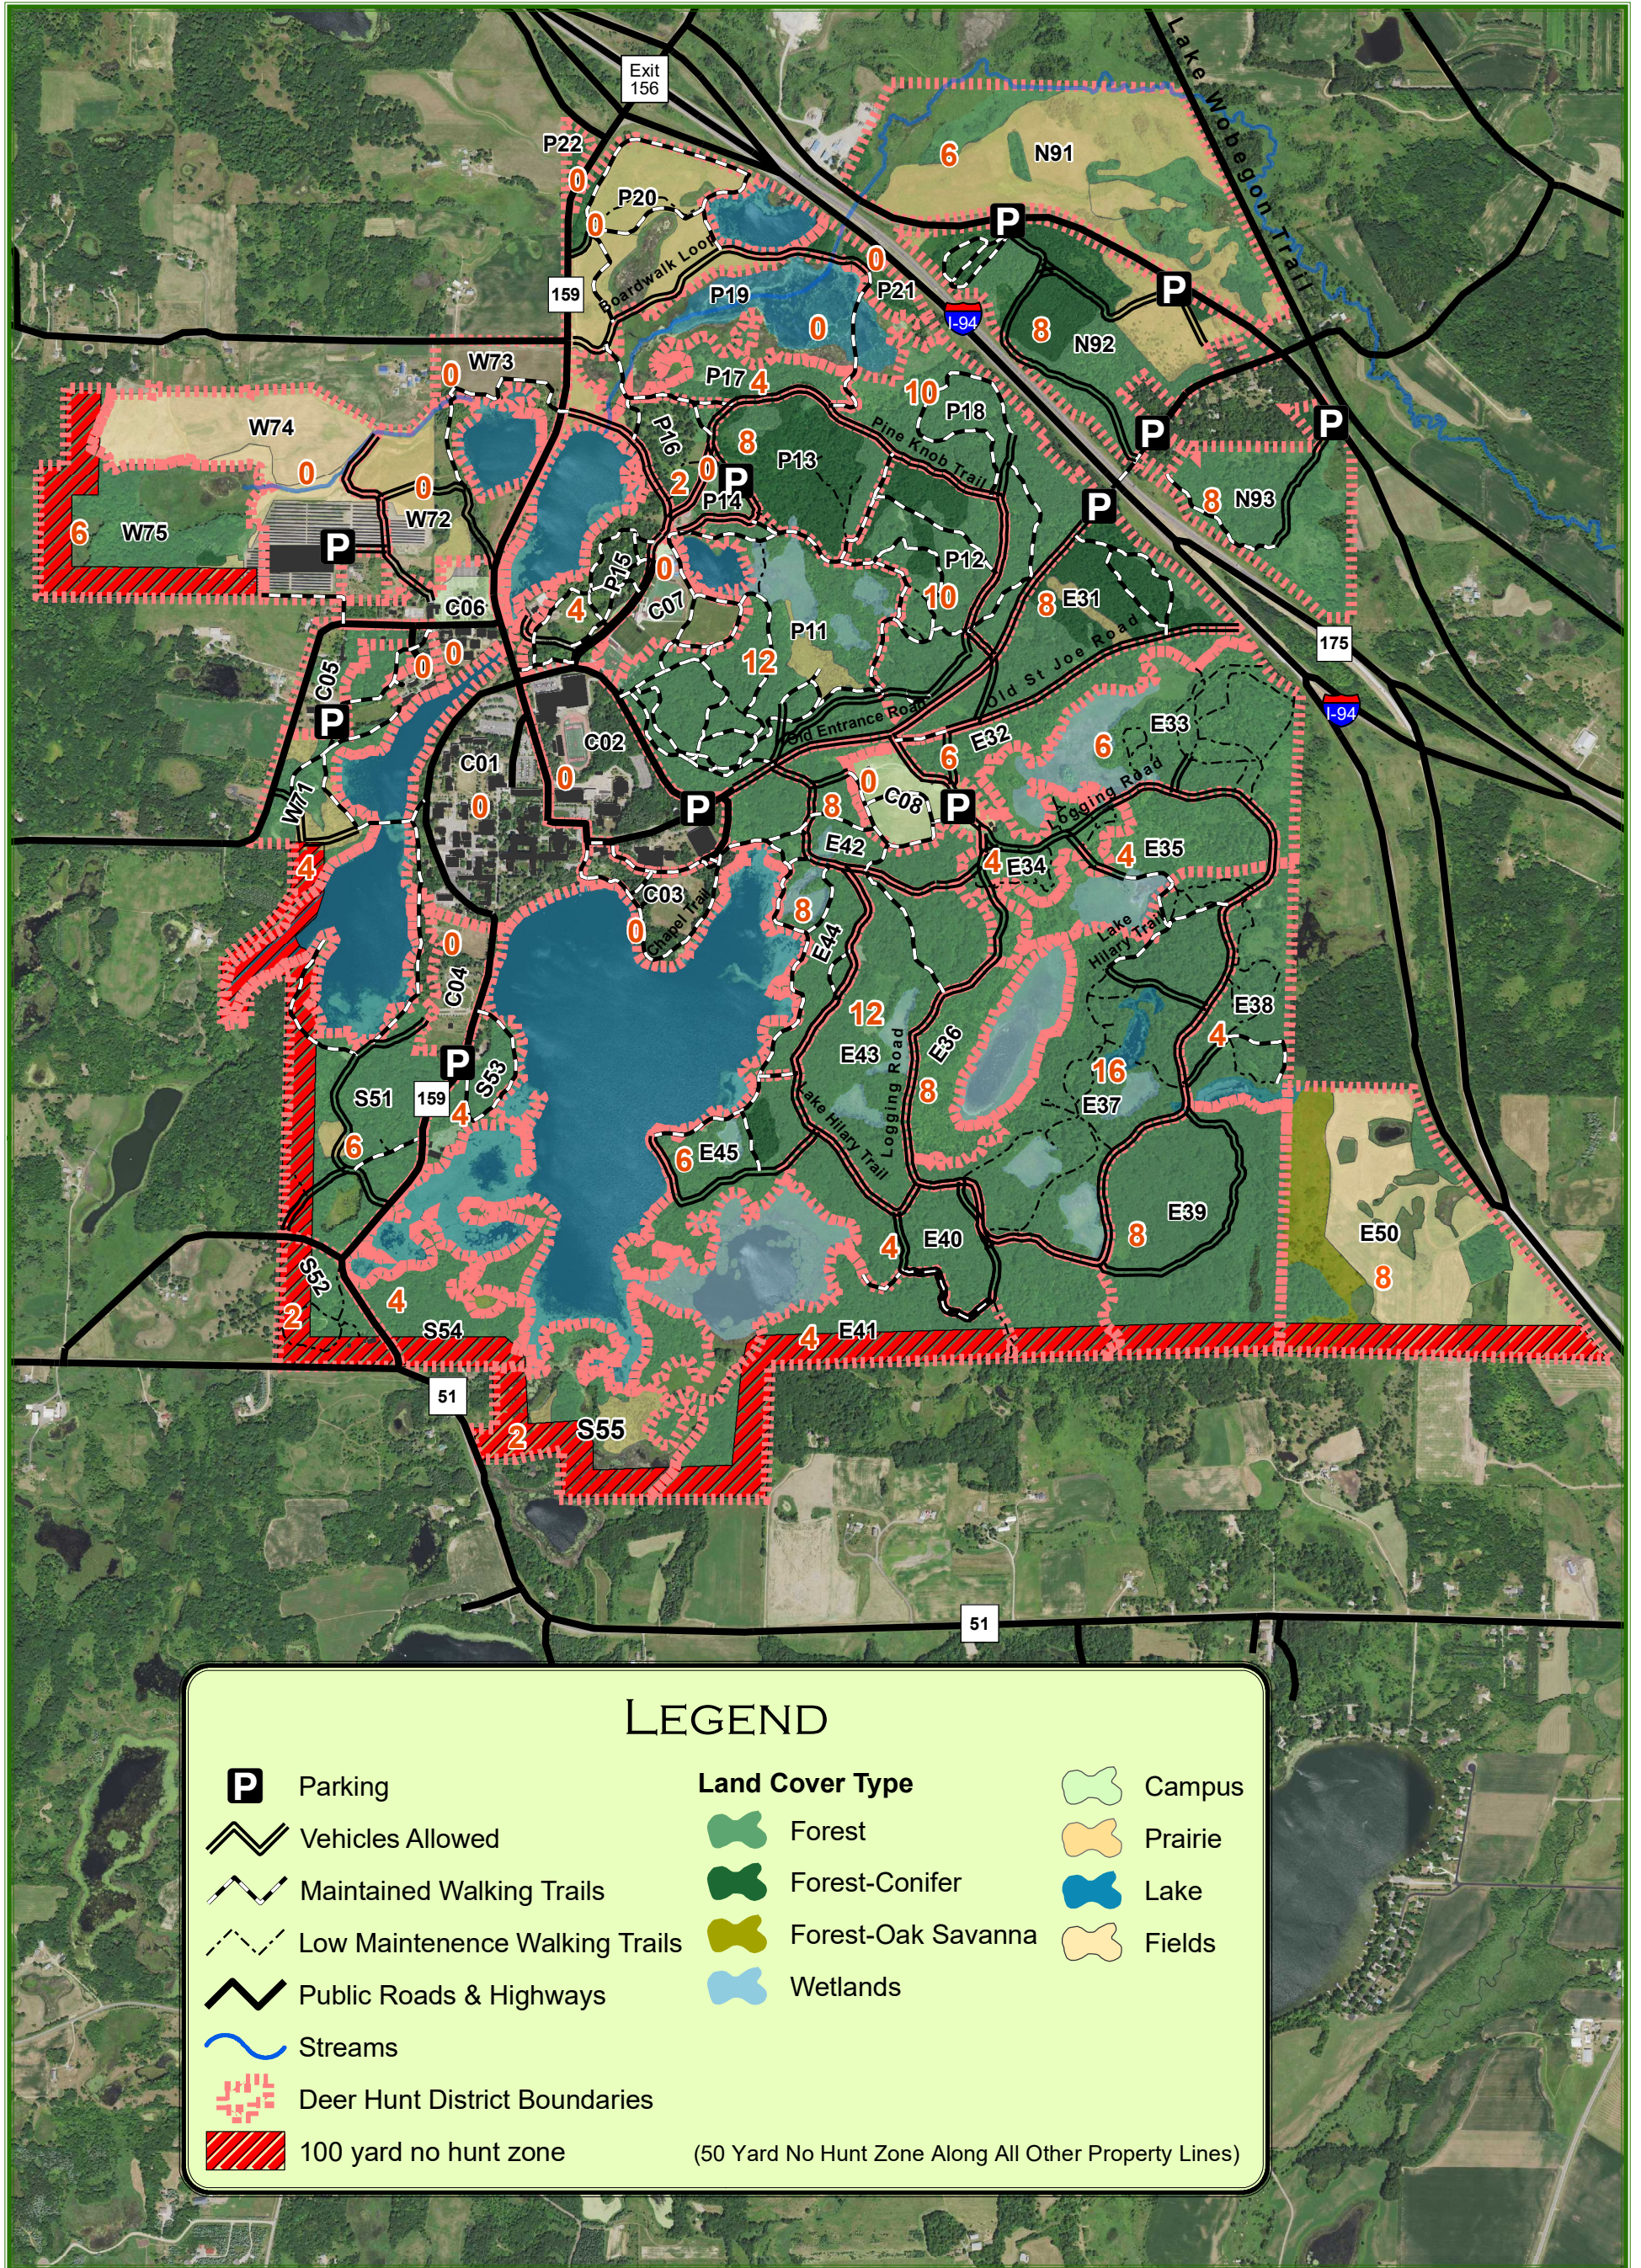

SAINT JOHN'S ABBEY ARBORETUM DEER HUNT DISTRICTS

LEGEND

P Parking	Land Cover Type	Campus
Vehicles Allowed	Forest	Prairie
Maintained Walking Trails	Forest-Conifer	Lake
Low Maintenance Walking Trails	Forest-Oak Savanna	Fields
Public Roads & Highways	Wetlands	
Streams		
Deer Hunt District Boundaries		
100 yard no hunt zone	(50 Yard No Hunt Zone Along All Other Property Lines)	

S51 District #
6 Maximum # of Hunters