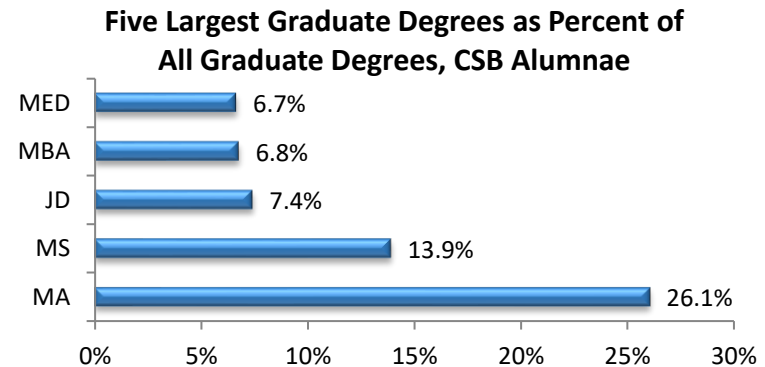

**Table 30:
Graduate and Professional Degree Attainment of
CSB and SJU Graduates as of 07/01/2019**

Degree Attained	CSB	SJU	CSB/SJU
Doctorate	1,005	2,294	3,299
Master's	3,422	3,056	6,478
Total	4,427	5,350	9,777
Total Degreed Alumni	19,725	20,530	40,255
Doctorate % Degreed Alumni	5.1%	11.2%	8.2%
Master's % Degreed Alumni	17.3%	14.9%	16.1%
All Degrees % Degreed Alumni	22.4%	26.1%	24.3%

Source: CSB/SJU Alumnae/Alumni Database

Notes:

1. Includes only those alumnae and alumni who received a degree from CSB or SJU.
2. SJU SOT graduates not included unless the graduate also received an undergraduate degree from CSB or SJU.
3. Degree attainment reflects only those with known degrees. Consequently, these data likely will understate actual alumni degree attainment.