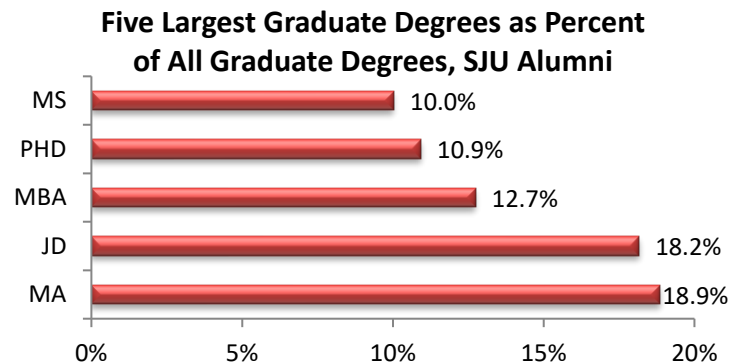

**Table 30:
Graduate and Professional Degree Attainment of
CSB and SJU Graduates as of 07/01/2019**

Degree Attained	CSB	SJU	CSB/SJU
Doctorate	1,005	2,294	3,299
Master's	3,422	3,056	6,478
Total	4,427	5,350	9,777
Total Degreed Alumni	19,725	20,530	40,255
Doctorate % Degreed Alumni	5.1%	11.2%	8.2%
Master's % Degreed Alumni	17.3%	14.9%	16.1%
All Degrees % Degreed Alumni	22.4%	26.1%	24.3%

Source: CSB/SJU Alumnae/Alumni Database

Notes:

1. Includes only those alumnae and alumni who received a degree from CSB or SJU.
2. SJU SOT graduates not included unless the graduate also received an undergraduate degree from CSB or SJU.
3. Degree attainment reflects only those with known degrees. Consequently, these data likely will understate actual alumni degree attainment.