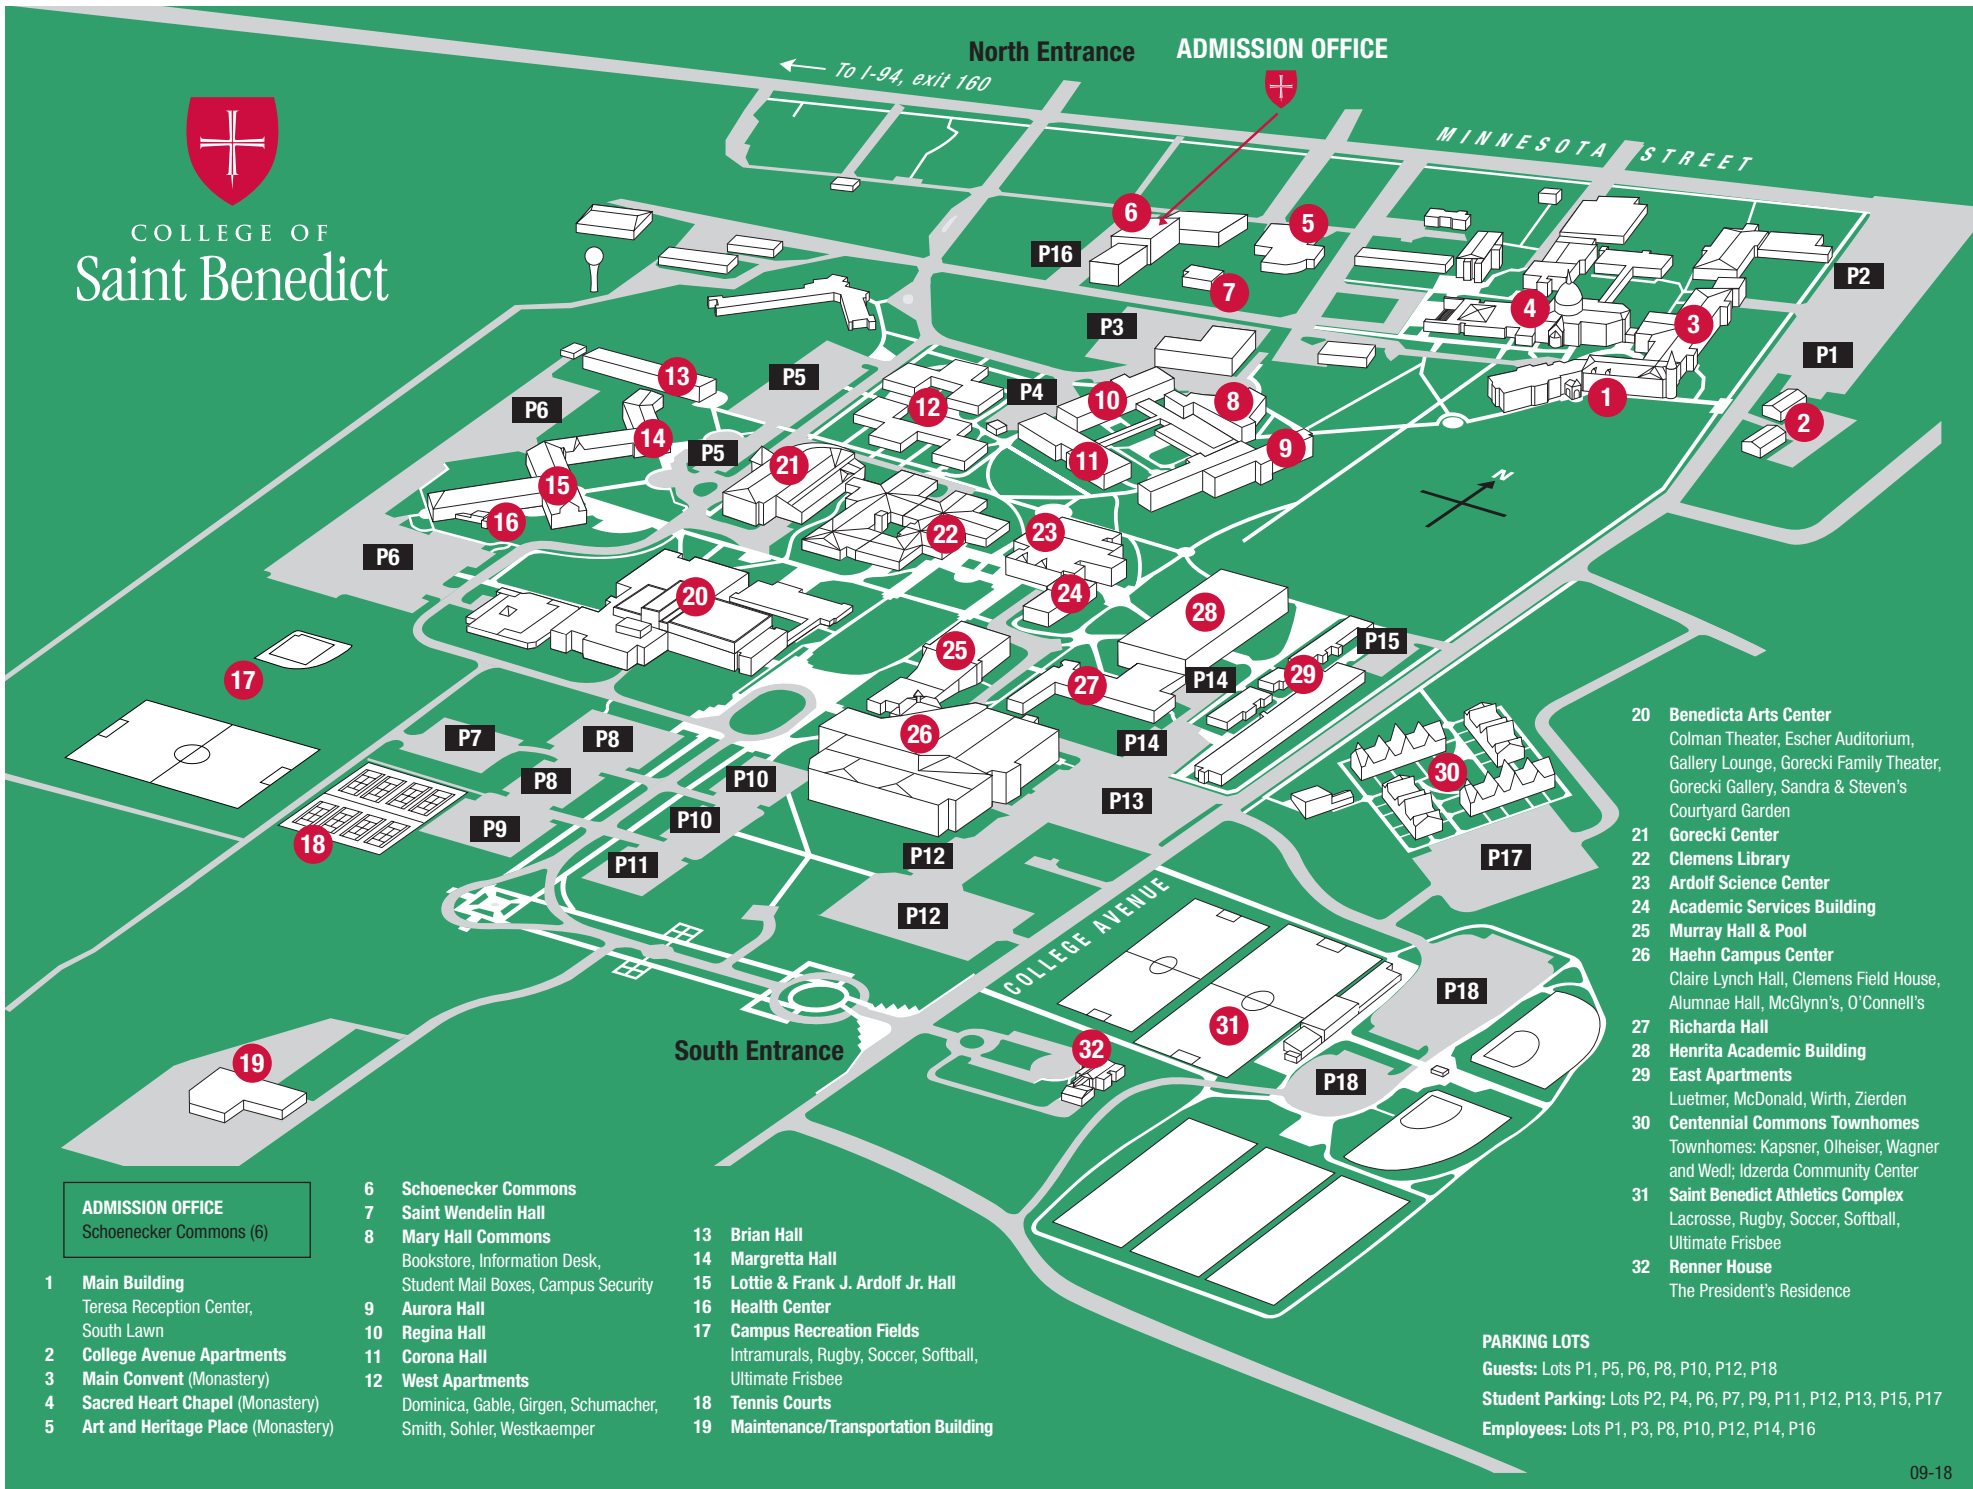

COLLEGE OF Saint Benedict

ADMISSION OFFICE
Schoenecker Commons (6)

- 1 **Main Building**
Teresa Reception Center,
South Lawn
- 2 **College Avenue Apartments**
- 3 **Main Convent (Monastery)**
- 4 **Sacred Heart Chapel (Monastery)**
- 5 **Art and Heritage Place (Monastery)**

- 6 **Schoenecker Commons**
- 7 **Saint Wendelin Hall**
- 8 **Mary Hall Commons**
Bookstore, Information Desk,
Student Mail Boxes, Campus Security
- 9 **Aurora Hall**
- 10 **Regina Hall**
- 11 **Corona Hall**
- 12 **West Apartments**
Dominica, Gable, Girgen, Schumacher,
Smith, Sohler, Westkaemper

- 20 **Benedicta Arts Center**
Colman Theater, Escher Auditorium,
Gallery Lounge, Gorecki Family Theater,
Gorecki Gallery, Sandra & Steven's
Courtyard Garden
- 21 **Gorecki Center**
- 22 **Clemens Library**
- 23 **Ardolf Science Center**
- 24 **Academic Services Building**
- 25 **Murray Hall & Pool**
- 26 **Haehn Campus Center**
Claire Lynch Hall, Clemens Field House,
Alumnae Hall, McGlynn's, O'Connell's
- 27 **Richarda Hall**
- 28 **Henrita Academic Building**
- 29 **East Apartments**
Luetmer, McDonald, Wirth, Zierden
- 30 **Centennial Commons Townhomes**
Townhomes: Kapsner, Olheiser, Wagner
and Wedl; Idzerda Community Center
- 31 **Saint Benedict Athletics Complex**
Lacrosse, Rugby, Soccer, Softball,
Ultimate Frisbee
- 32 **Renner House**
The President's Residence

PARKING LOTS

- Guests: Lots P1, P5, P6, P8, P10, P12, P18
- Student Parking: Lots P2, P4, P6, P7, P9, P11, P12, P13, P15, P17
- Employees: Lots P1, P3, P8, P10, P12, P14, P16