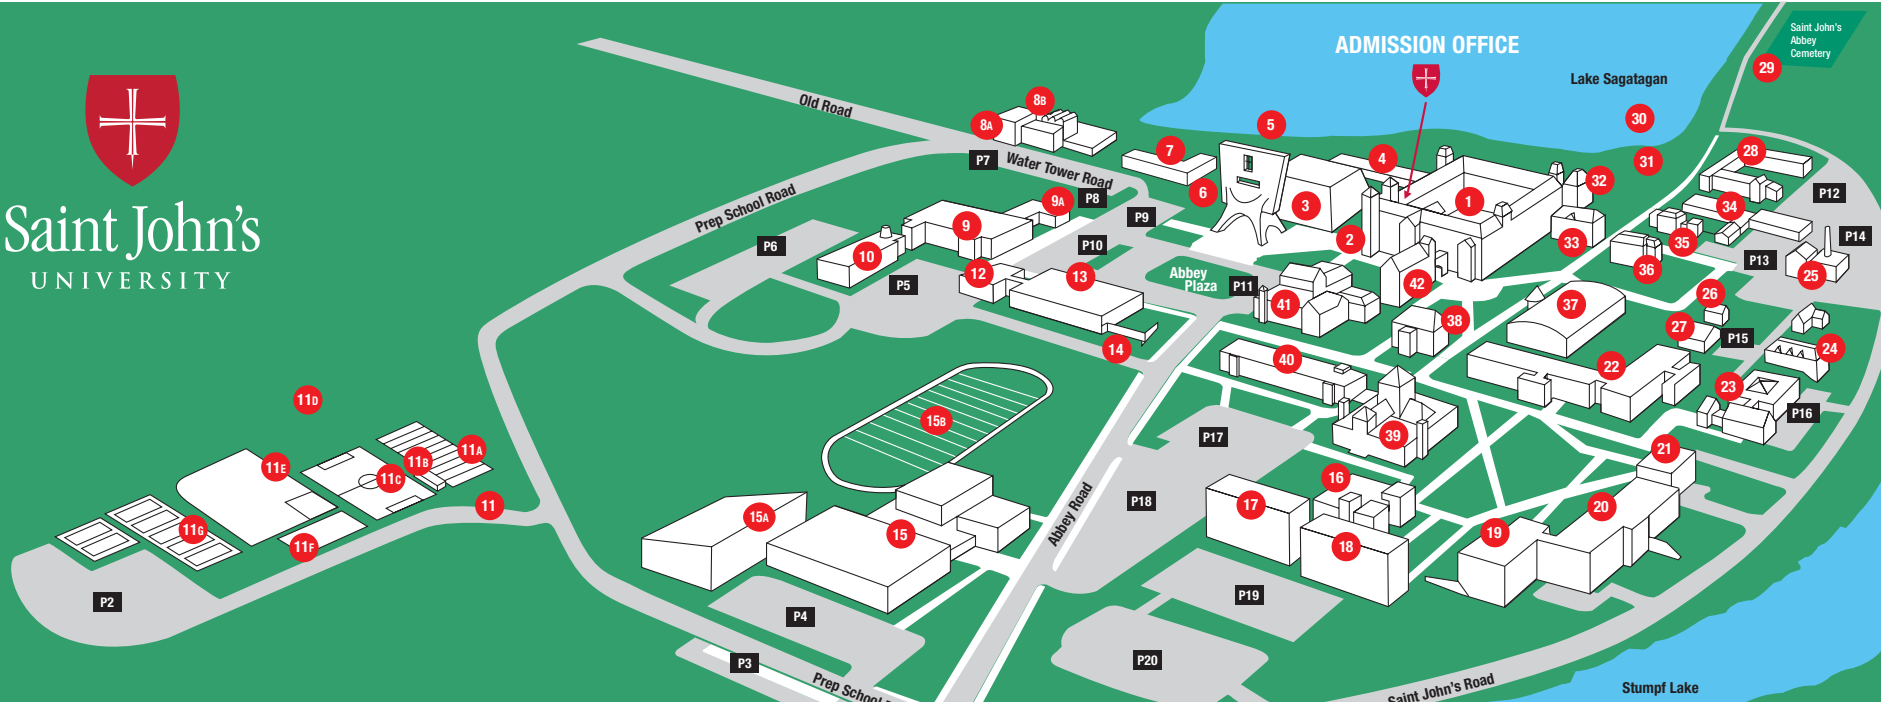

Saint John's UNIVERSITY

ADMISSION OFFICE
Quadrangle 109 (enter at Great Hall, 2)

1 Quadrangle	15b Clemens Stadium
2 Great Hall, Information Desk	16 Virgil Michel House
3 Abbey & University Church	17 Saint Placid House
4 Breuer Wing of Monastery	18 Saint Maur House
5 Student Beach	19 Saint Boniface Hall
6 Abbey Chapter House	20 Saint Patrick Hall
7 Abbey Guesthouse	21 Saint Bernard Hall
8 Saint John's Preparatory School	22 Saint Thomas Aquinas Hall
8A Weber Center	23 Art Center
8B Saint Bede Hall	24 Saint Joseph Hall, Saint John's Pottery Studio
9 Peter Engel Science Center	25 Power House
9A Pellegrine Auditorium	26 Physical Plant and Woodworking Shop
10 New Science Building	27 Fire Hall
11 University Athletic Fields	28 Emmaus Hall
11A Gagliardi Field (Seasonal Skalicky Dome)	29 Saint John's Abbey Cemetery
11B Alpers Golf Learning Center	30 Lake Sagatagan
11C Haws Field (Soccer)	31 Monastic Gardens (Private)
11D Durenberger Intramural Fields	32 Wimmer Hall
11E Becker Park (Baseball)	33 Saint Luke Hall
11F Lynch Plaza	34 Liturgical Press
11G Chang Tennis Complex	35 Saint Francis House
12 Dietrich Reinhart Learning Commons	36 Saint Gregory House
13 Alcuin Library	37 Guild Hall
14 Hill Museum & Manuscript Library	38 Simons Hall
15 Warner Palaestra	39 Sexton Commons, Saint John's Bookstore
15A Donald McNeely Spectrum, McKendrick Hall	40 Saint Mary Hall
	41 Auditorium and Humphrey Theater
	42 Saint Benet Hall
	43 Seton Apartments (Earth Sheltered)
	44 Saint Vincent Court
	45 McKeown Center
	46 Metten Court Apartments
	47 Flynntown Apartments
	48 Collegeville Institute
	49 Episcopal House of Prayer
	50 Saint John's Parish Center

PARKING LOTS

P1 Flynntown Lot	P8 Guesthouse Lot	P15 Fire Hall Lot
P2 Athletic Fields Lot	P9 Church Lot South	P16 Art Center Lot
P3 North Palaestra Lot	P10 Church Lot North	P17 Mary Lot
P4 Palaestra Lot	P11 Abbey Plaza Lot	P18 Flagpole Lot
P5 Science Lot #1	P12 Emmaus Lot	P19 Watab South Lot
P6 Science Lot #2	P13 Liturgical Press Lot	P20 Watab North Lot
P7 Prep School Lot	P14 Powerhouse Lot