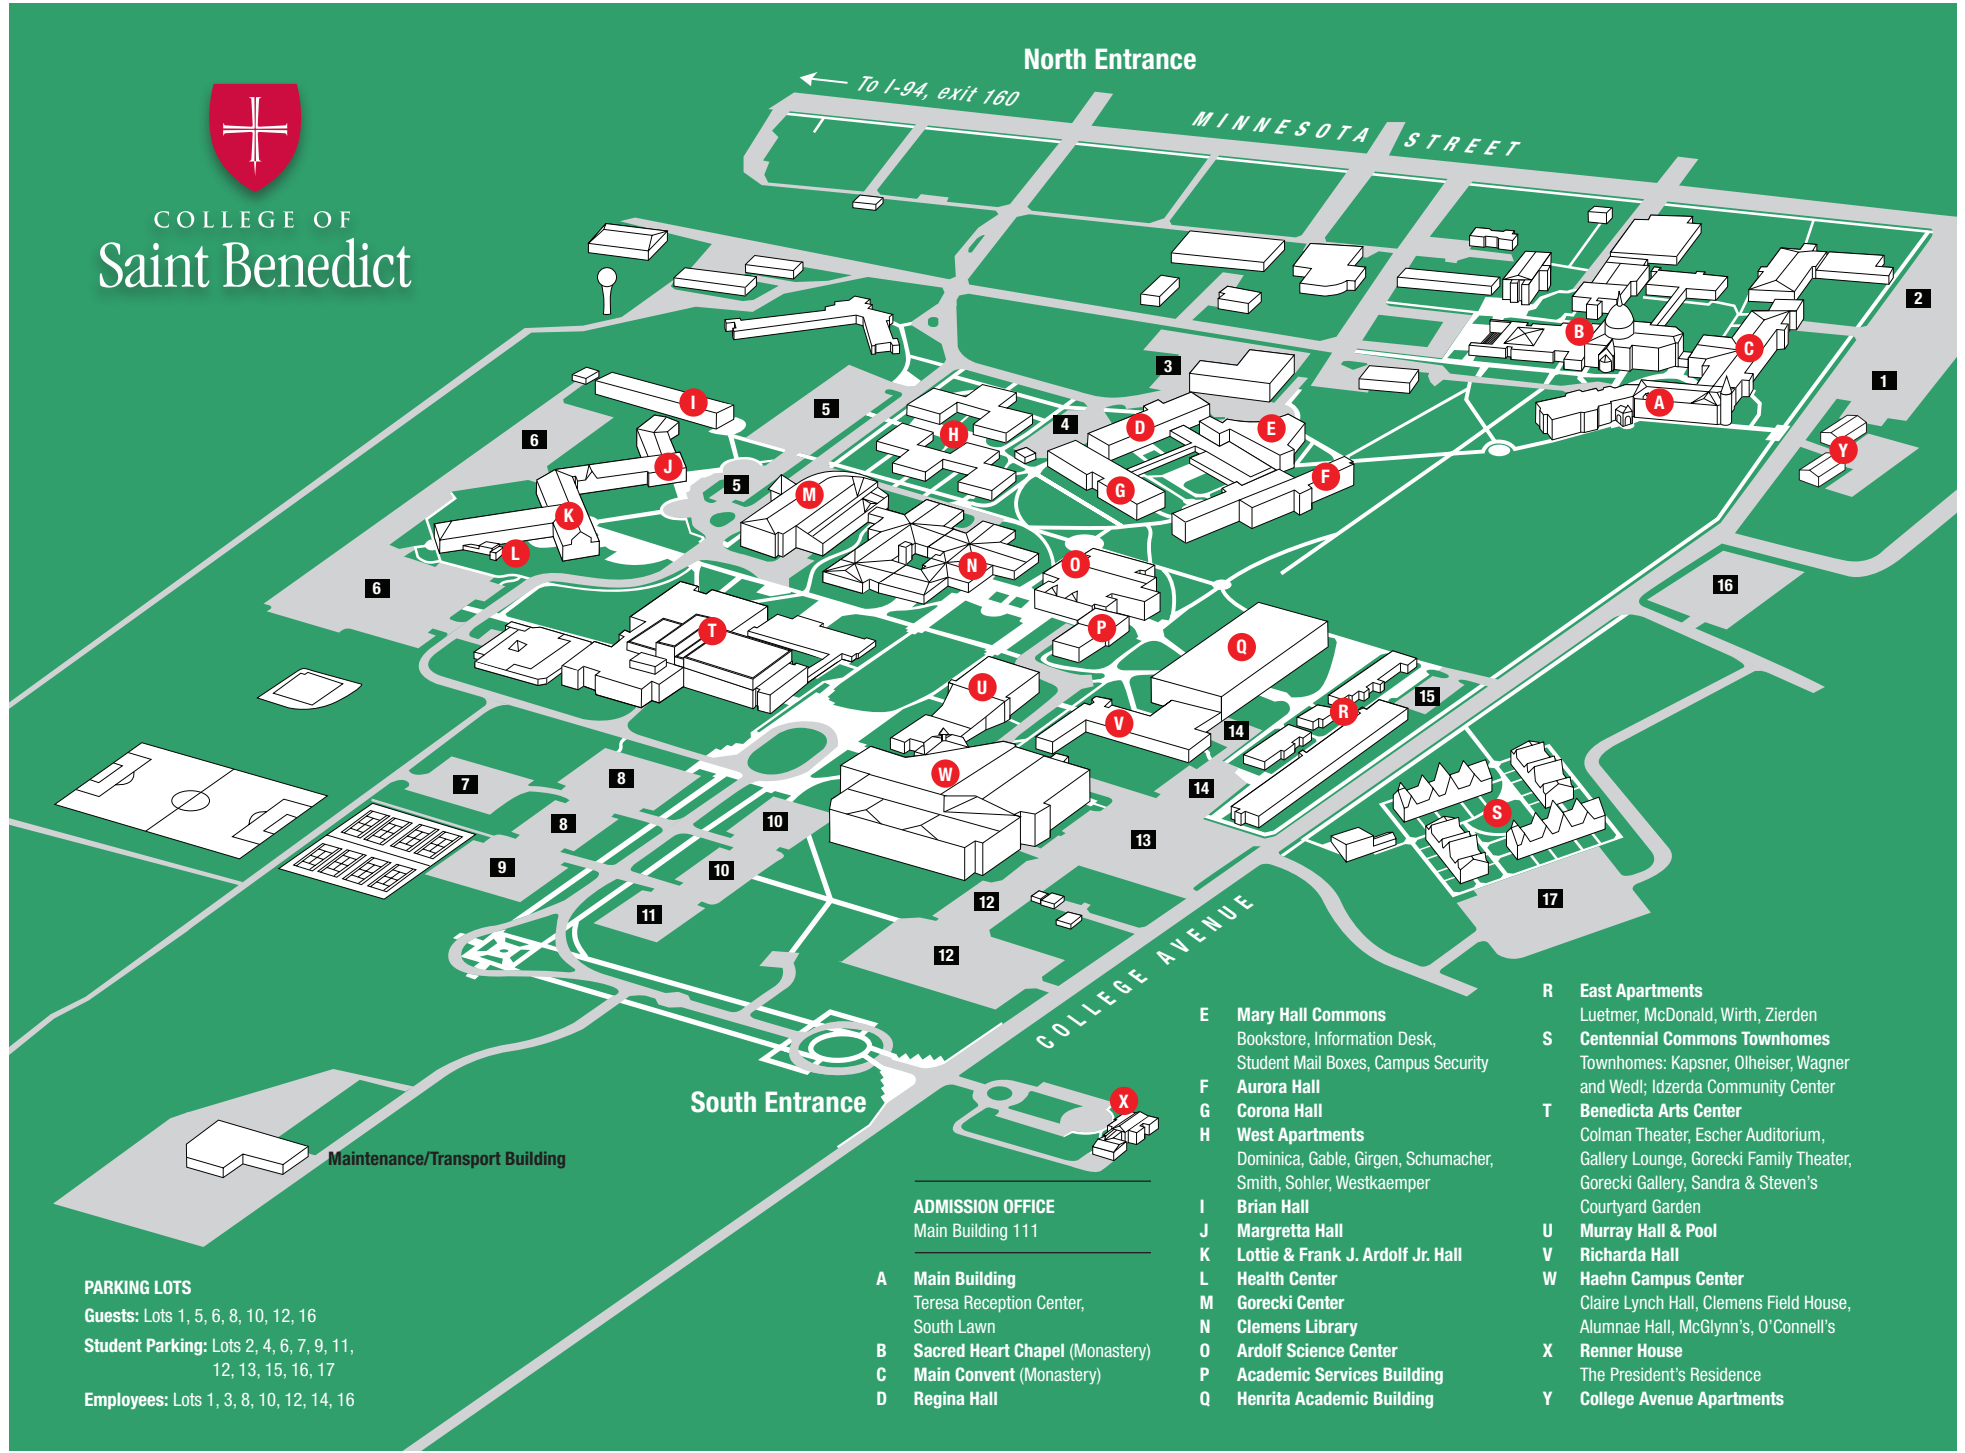

# COLLEGE OF Saint Benedict

### PARKING LOTS

Guests: Lots 1, 5, 6, 8, 10, 12, 16  
Student Parking: Lots 2, 4, 6, 7, 9, 11,  
12, 13, 15, 16, 17  
Employees: Lots 1, 3, 8, 10, 12, 14, 16

### ADMISSION OFFICE

Main Building 111

- A Main Building**  
Teresa Reception Center,  
South Lawn
- B Sacred Heart Chapel (Monastery)**
- C Main Convent (Monastery)**
- D Regina Hall**
- E Mary Hall Commons**  
Bookstore, Information Desk,  
Student Mail Boxes, Campus Security
- F Aurora Hall**
- G Corona Hall**
- H West Apartments**  
Dominica, Gable, Girgen, Schumacher,  
Smith, Sohler, Westkaemper
- I Brian Hall**
- J Margretta Hall**
- K Lottie & Frank J. Ardolf Jr. Hall**
- L Health Center**
- M Gorecki Center**
- N Clemens Library**
- O Ardolf Science Center**
- P Academic Services Building**
- Q Henrita Academic Building**
- R East Apartments**  
Luetmer, McDonald, Wirth, Zierden
- S Centennial Commons Townhomes**  
Townhomes: Kapsner, Olheiser, Wagner  
and Wedl; Idzerda Community Center
- T Benedicta Arts Center**  
Colman Theater, Escher Auditorium,  
Gallery Lounge, Gorecki Family Theater,  
Gorecki Gallery, Sandra & Steven's  
Courtyard Garden
- U Murray Hall & Pool**
- V Richarda Hall**
- W Haehn Campus Center**  
Claire Lynch Hall, Clemens Field House,  
Alumnae Hall, McGlynn's, O'Connell's
- X Renner House**  
The President's Residence
- Y College Avenue Apartments**